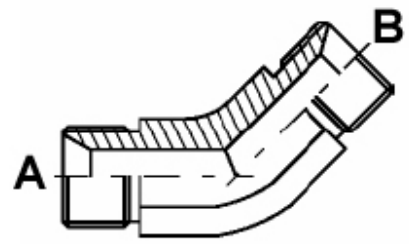

Knie 45° - Buitendraad met 60° conus BSP MALE

Artikelcode	Draadmaat A	Draadmaat B
A02BM4502BM	1/8"	1/8"
A02BM4504BM	1/8"	1/4"
A04BM4504BM	1/4"	1/4"
A04BM4506BM	1/4"	3/8"
A06BM4506BM	3/8"	3/8"
A06BM4508BM	3/8"	1/2"
A08BM4508BM	1/2"	1/2"
A08BM4512BM	1/2"	3/4"
A10BM4510BM	5/8"	5/8"
A12BM4512BM	3/4"	3/4"
A16BM4516BM	1"	1"