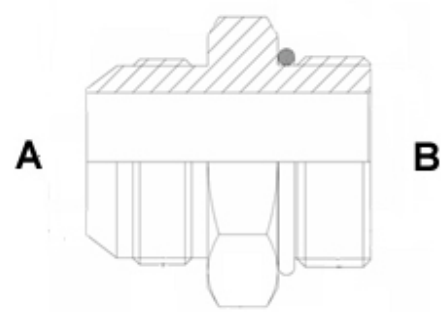

Buitendraad met 74° conus - Buitendraad SAE met o-ring JIC MALE – SAE MALE

Artikelcode	Draadmaat A	Draadmaat B
A07JM06SMR	7/16"	3/8"
A07JM07SMR	7/16"	7/16"
A07JM08SMR	7/16"	1/2"
A07JM09SMR	7/16"	9/16"
A07JM12SMR	7/16"	3/4"
A08JM07SMR	1/2"	7/16"
A08JM08SMR	1/2"	1/2"
A08JM09SMR	1/2"	9/16"
A08JM12SMR	1/2"	3/4"
A09JM07SMR	9/16"	7/16"
A09JM08SMR	9/16"	1/2"
A09JM09SMR	9/16"	9/16"
A09JM12SMR	9/16"	3/4"
A09JM14SMR	9/16"	7/8"
A09JM17SMR	9/16"	1.1/16"
A12JM09SMR	3/4"	9/16"
A12JM12SMR	3/4"	3/4"
A12JM14SMR	3/4"	7/8"
A12JM17SMR	3/4"	1.1/16"
A12JM21SMR	3/4"	1.5/16"
A14JM12SMR	7/8"	3/4"
A14JM14SMR	7/8"	7/8"
A14JM17SMR	7/8"	1.1/16"
A14JM21SMR	7/8"	1.5/16"
A17JM12SMR	1.1/16"	3/4"
A17JM14SMR	1.1/16"	7/8"
A17JM17SMR	1.1/16"	1.1/16"
A17JM19SMR	1.1/16"	1.3/16"
A17JM21SMR	1.1/16"	1.5/16"
A19JM19SMR	1.3/16"	1.3/16"
A21JM14SMR	1.5/16"	7/8"
A21JM17SMR	1.5/16"	1.1/16"
A21JM21SMR	1.5/16"	1.5/16"
A21JM26SMR	1.5/16"	1.5/8"
A26JM21SMR	1.5/8"	1.5/16"
A26JM26SMR	1.5/8"	1.5/8"
A26JM30SMR	1.5/8"	1.7/8"
A30JM21SMR	1.7/8"	1.5/16"
A30JM26SMR	1.7/8"	1.5/8"
A30JM30SMR	1.7/8"	1.7/8"
A40JM40SMR	2.1/2"	2.1/2"