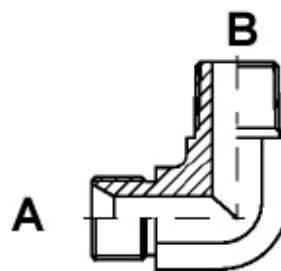

**Knie 90° - Buitendraad
met 60° conus –
Buitendraad conisch
BSP MALE – BSPT MALE**

Artikelcode	Draadmaat A	Draadmaat B
A02BM9002BMT	1/8"	1/8"
A02BM9004BMT	1/8"	1/4"
A04BM9002BMT	1/4"	1/8"
A04BM9004BMT	1/4"	1/4"
A04BM9006BMT	1/4"	3/8"
A04BM9008BMT	1/4"	1/2"
A06BM9004BMT	3/8"	1/4"
A06BM9006BMT	3/8"	3/8"
A06BM9008BMT	3/8"	1/2"
A06BM9012BMT	3/8"	3/4"
A08BM9004BMT	1/2"	1/4"
A08BM9006BMT	1/2"	3/8"
A08BM9008BMT	1/2"	1/2"
A08BM9012BMT	1/2"	3/4"
A08BM9016BMT	1/2"	1"
A10BM9008BMT	5/8"	1/2"
A10BM9010BMT	5/8"	5/8"
A12BM9006BMT	3/4"	3/8"
A12BM9008BMT	3/4"	1/2"
A12BM9012BMT	3/4"	3/4"
A12BM9016BMT	3/4"	1"
A16BM9012BMT	1"	3/4"
A16BM9016BMT	1"	1"
A20BM9016BMT	1.1/4"	1"
A20BM9020BMT	1.1/4"	1.1/4"
A20BM9024BMT	1.1/4"	1.1/2"
A24BM9020BMT	1.1/2"	1.1/4"
A24BM9024BMT	1.1/2"	1.1/2"
A24BM9032BMT	1.1/2"	2"
A32BM9024BMT	2"	1.1/2"
A32BM9032BMT	2"	2"