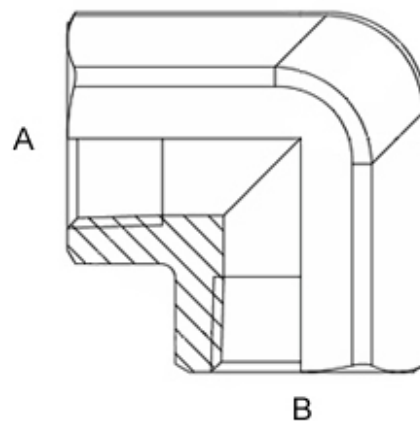

Knie 90° met vaste binnendraad

NPT FEMALE

Artikelcode	Draadmaat A	Draadmaat B
A02NFF9002NFF	1/8"	1/8"
A04NFF9004NFF	1/4"	1/4"
A06NFF9006NFF	3/8"	3/8"
A08NFF9008NFF	1/2"	1/2"
A12NFF9012NFF	3/4"	3/4"
A16NFF9016NFF	1"	1"
A20NFF9020NFF	1.1/4"	1.1/4"
A24NFF9024NFF	1.1/2"	1.1/2"
A32NFF9032NFF	2"	2"