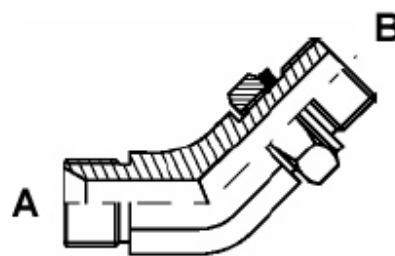

**Instelbare knie 45° -
Buitendraad met 60°
conus – Buitendraad
vlak met o-ring
BSP MALE**

Artikelcode	Draadmaat A	Draadmaat B
A04BM4504BMO	1/4"	1/4"
A06BM4504BMO	3/8"	1/4"
A06BM4506BMO	3/8"	3/8"
A08BM4506BMO	1/2"	3/8"
A08BM4508BMO	1/2"	1/2"
A12BM4508BMO	3/4"	1/2"
A12BM4512BMO	3/4"	3/4"
A16BM4516BMO	1"	1"
A20BM4520BMO	1.1/4"	1.1/4"
A24BM4524BMO	1.1/2"	1.1/2"