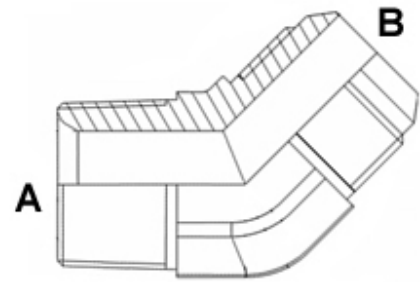

**Knie 45° - Buitendraad
conisch – Buitendraad
met 74° conus
NPT MALE – JIC MALE**

Artikelcode	Draadmaat A	Draadmaat B
A02NM4507JM	1/8"	7/16"
A02NM4508JM	1/8"	1/2"
A02NM4509JM	1/8"	9/16"
A04NM4507JM	1/4"	7/16"
A04NM4508JM	1/4"	1/2"
A04NM4509JM	1/4"	9/16"
A06NM4509JM	3/8"	9/16"
A06NM4512JM	3/8"	3/4"
A06NM4514JM	3/8"	7/8"
A08NM4509JM	1/2"	9/16"
A08NM4512JM	1/2"	3/4"
A08NM4514JM	1/2"	7/8"
A08NM4517JM	1/2"	1.1/16"
A12NM4512JM	3/4"	3/4"
A12NM4514JM	3/4"	7/8"
A12NM4517JM	3/4"	1.1/16"
A12NM4521JM	3/4"	1.5/16"
A16NM4521JM	1"	1.5/16"
A16NM4526JM	1"	1.5/8"
A20NM4526JM	1.1/4"	1.5/8"
A24NM4530JM	1.1/2"	1.7/8"
A32NM4540JM	2"	2.1/2"