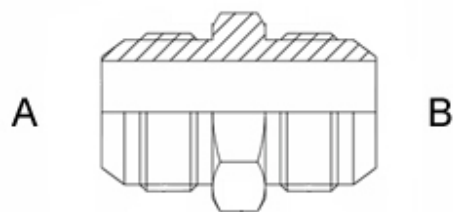

Dubbele nippel
Buitendraad met 74°
conus
JIC MALE

Artikelcode	Draadmaat A	Draadmaat B
A06JM06JM	3/8"	3/8"
A07JM06JM	7/16"	3/8"
A07JM07JM	7/16"	7/16"
A07JM08JM	7/16"	1/2"
A08JM08JM	1/2"	1/2"
A09JM07JM	9/16"	7/16"
A09JM08JM	9/16"	1/2"
A09JM09JM	9/16"	9/16"
A09JM12JM	9/16"	3/4"
A12JM07JM	3/4"	7/16"
A12JM08JM	3/4"	1/2"
A12JM12JM	3/4"	3/4"
A14JM08JM	7/8"	1/2"
A14JM09JM	7/8"	9/16"
A14JM12JM	7/8"	3/4"
A14JM14JM	7/8"	7/8"
A17JM12JM	1.1/16"	3/4"
A17JM14JM	1.1/16"	7/8"
A17JM17JM	1.1/16"	1.1/16"
A19JM17JM	1.3/16"	1.1/16"
A19JM19JM	1.3/16"	1.3/16"
A21JM12JM	1.5/16"	3/4"
A21JM14JM	1.5/16"	7/8"
A21JM17JM	1.5/16"	1.1/16"
A21JM21JM	1.5/16"	1.5/16"
A26JM21JM	1.5/8"	1.5/16"
A26JM26JM	1.5/8"	1.5/8"
A30JM21JM	1.7/8"	1.5/16"
A30JM26JM	1.7/8"	1.5/8"
A30JM30JM	1.7/8"	1.7/8"
A40JM40JM	2.1/2"	2.1/2"