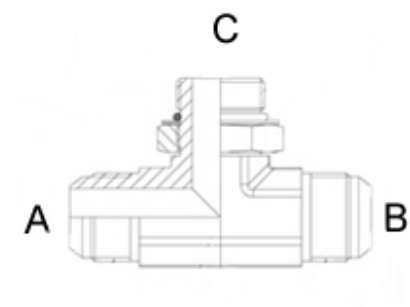

Instelb. T-koppeling 74°

conus

JIC MALE – JIC MALE – SAE INSTELB.

Artikelcode	Draadmaat A	Draadmaat B	Draadmaat C
A07JM07JM07SMO	7/16"	7/16"	7/16"
A08JM08JM08SMO	1/2"	1/2"	1/2"
A09JM09JM09SMO	9/16"	9/16"	9/16"
A12JM12JM12SMO	3/4"	3/4"	3/4"
A14JM14JM14SMO	7/8"	7/8"	7/8"
A17JM17JM17SMO	1.1/16"	1.1/16"	1.1/16"
A19JM19JM19SMO	1.3/16"	1.3/16"	1.3/16"
A21JM21JM21SMO	1.5/16"	1.5/16"	1.5/16"
A26JM26JM26SMO	1.5/8"	1.5/8"	1.5/8"
A30JM30JM30SMO	1.7/8"	1.7/8"	1.7/8"