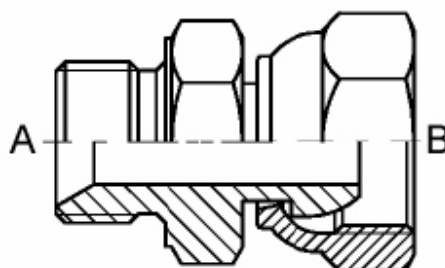

**Buitendraad met 60°
conus - Wartel met
60° conus**
BSP MALE – BSP FEMALE

Artikelcode	Draadmaat A	Draadmaat B
A02BM02BF	1/8"	1/8"
A02BM04BF	1/8"	1/4"
A04BM02BF	1/4"	1/8"
A04BM04BF	1/4"	1/4"
A04BM06BF	1/4"	3/8"
A04BM08BF	1/4"	1/2"
A06BM02BF	3/8"	1/8"
A06BM04BF	3/8"	1/4"
A06BM06BF	3/8"	3/8"
A06BM08BF	3/8"	1/2"
A06BM12BF	3/8"	3/4"
A06BM20BF	3/8"	1.1/4"
A08BM04BF	1/2"	1/4"
A08BM06BF	1/2"	3/8"
A08BM08BF	1/2"	1/2"
A08BM10BF	1/2"	5/8"
A08BM12BF	1/2"	3/4"
A08BM16BF	1/2"	1"
A10BM06BF	5/8"	3/8"
A10BM08BF	5/8"	1/2"
A10BM10BF	5/8"	5/8"
A10BM12BF	5/8"	3/4"
A10BM16BF	5/8"	1"
A12BM06BF	3/4"	3/8"
A12BM08BF	3/4"	1/2"
A12BM10BF	3/4"	5/8"
A12BM12BF	3/4"	3/4"
A12BM16BF	3/4"	1"
A16BM08BF	1"	1/2"
A16BM12BF	1"	3/4"
A16BM16BF	1"	1"
A16BM20BF	1"	1.1/4"
A20BM16BF	1.1/4"	1"
A20BM20BF	1.1/4"	1.1/4"
A20BM24BF	1.1/4"	1.1/2"
A24BM20BF	1.1/2"	1.1/4"
A24BM32BF	1.1/2"	2"
A24BM24BF	1.1/2"	1.1/2"
A32BM24BF	2"	1.1/2"
A32BM32BF	2"	2"