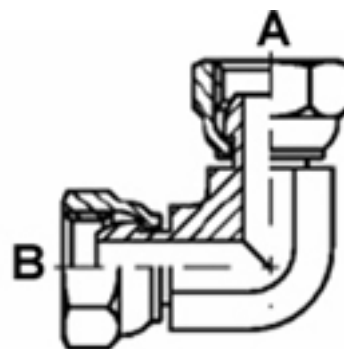

**Knie 90°
Wartel met 60°
conus
BSP FEMALE**

Artikelcode	Draadmaat A	Draadmaat B
A02BF9002BF	1/8"	1/8"
A04BF9004BF	1/4"	1/4"
A06BF9006BF	3/8"	3/8"
A08BF9008BF	1/2"	1/2"
A10BF9010BF	5/8"	5/8"
A12BF9012BF	3/4"	3/4"
A16BF9016BF	1"	1"
A20BF9020BF	1.1/4"	1.1/4"
A24BF9024BF	1.1/2"	1.1/2"
A32BF9032BF	2"	2"