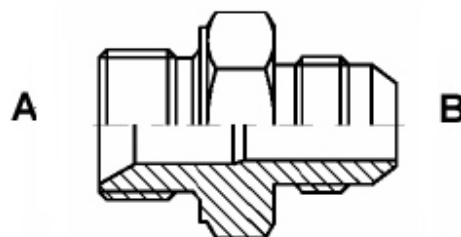

**Buitendraad met 60°
conus - Buitendraad
met 74° conus**
BSP MALE – JIC MALE

Artikelcode	Draadmaat A	Draadmaat B
A02BM07JM	1/8"	7/16"
A02BM08JM	1/8"	1/2"
A02BM09JM	1/8"	9/16"
A02BM14JM	1/8"	7/8"
A04BM06JM	1/4"	3/8"
A04BM07JM	1/4"	7/16"
A04BM08JM	1/4"	1/2"
A04BM09JM	1/4"	9/16"
A04BM12JM	1/4"	3/4"
A04BM14JM	1/4"	7/8"
A06BM07JM	3/8"	7/16"
A06BM08JM	3/8"	1/2"
A06BM09JM	3/8"	9/16"
A06BM12JM	3/8"	3/4"
A06BM14JM	3/8"	7/8"
A06BM17JM	3/8"	1.1/16"
A08BM07JM	1/2"	7/16"
A08BM08JM	1/2"	1/2"
A08BM09JM	1/2"	9/16"
A08BM12JM	1/2"	3/4"
A08BM14JM	1/2"	7/8"
A08BM17JM	1/2"	1.1/16"
A08BM19JM	1/2"	1.3/16"
A10BM12JM	5/8"	3/4"
A10BM14JM	5/8"	7/8"
A10BM17JM	5/8"	1.1/16"
A10BM21JM	5/8"	1.5/16"
A12BM09JM	3/4"	9/16"
A12BM12JM	3/4"	3/4"
A12BM14JM	3/4"	7/8"
A12BM17JM	3/4"	1.1/16"
A12BM19JM	3/4"	1.3/16"
A12BM21JM	3/4"	1.5/16"
A12BM26JM	3/4"	1.5/8"
A16BM14JM	1"	7/8"
A16BM17JM	1"	1.1/16"
A16BM19JM	1"	1.3/16"
A16BM21JM	1"	1.5/16"
A16BM26JM	1"	1.5/8"
A20BM17JM	1.1/4"	1.1/16"