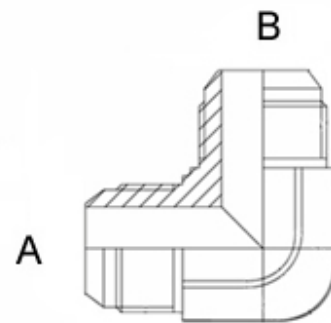

**Knie 90°
met 74° conus
JIC MALE**

Artikelcode	Draadmaat A	Draadmaat B
A07JM9007JM	7/16"	7/16"
A08JM9008JM	1/2"	1/2"
A09JM9009JM	9/16"	9/16"
A12JM9012JM	3/4"	3/4"
A14JM9012JM	7/8"	3/4"
A14JM9009JM	7/8"	9/16"
A14JM9014JM	7/8"	7/8"
A17JM9017JM	1.1/16"	1.1/16"
A19JM9019JM	1.3/16"	1.3/16"
A21JM9021JM	1.5/16"	1.5/16"
A26JM9026JM	1.5/8"	1.5/8"
A30JM9030JM	1.7/8"	1.7/8"
A40JM9040JM	2.1/2"	2.1/2"