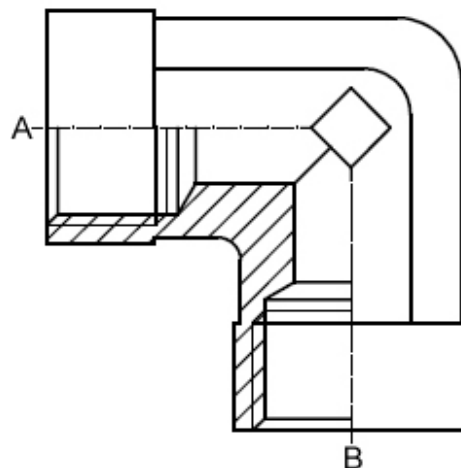

Knie 90° met vaste binnendraad

BSP FEMALE

Artikelcode	Draadmaat A	Draadmaat B
A02BFF9002BFF	1/8"	1/8"
A04BFF9004BFF	1/4"	1/4"
A06BFF9006BFF	3/8"	3/8"
A08BFF9008BFF	1/2"	1/2"
A12BFF9012BFF	3/4"	3/4"
A16BFF9016BFF	1"	1"
A20BFF9020BFF	1.1/4"	1.1/4"
A24BFF9024BFF	1.1/2"	1.1/2"
A32BFF9032BFF	2"	2"