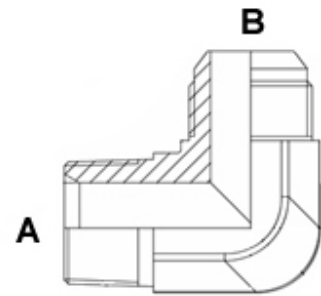

**Knie 90° - Buitendraad
conisch – Buitendraad
met 74° conus
NPT MALE – JIC MALE**

Artikelcode	Draadmaat A	Draadmaat B
A02NM9005JM	1/8"	5/16"
A02NM9007JM	1/8"	7/16"
A02NM9008JM	1/8"	1/2"
A02NM9009JM	1/8"	9/16"
A04NM9007JM	1/4"	7/16"
A04NM9008JM	1/4"	1/2"
A04NM9009JM	1/4"	9/16"
A04NM9012JM	1/4"	3/4"
A06NM9007JM	3/8"	7/16"
A06NM9009JM	3/8"	9/16"
A06NM9008JM	3/8"	1/2"
A06NM9012JM	3/8"	3/4"
A06NM9014JM	3/8"	7/8"
A08NM9007JM	1/2"	7/16"
A08NM9008JM	1/2"	1/2"
A08NM9009JM	1/2"	9/16"
A08NM9012JM	1/2"	3/4"
A08NM9014JM	1/2"	7/8"
A08NM9017JM	1/2"	1.1/16"
A12NM9009JM	3/4"	9/16"
A12NM9012JM	3/4"	3/4"
A12NM9014JM	3/4"	7/8"
A12NM9017JM	3/4"	1.1/16"
A12NM9021JM	3/4"	1.5/16"
A16NM9017JM	1"	1.1/16"
A16NM9021JM	1"	1.5/16"
A16NM9026JM	1"	1.5/8"
A20NM9021JM	1.1/4"	1.5/16"
A20NM9026JM	1.1/4"	1.5/8"
A20NM9030JM	1.1/4"	1.7/8"
A24NM9026JM	1.1/2"	1.5/8"
A24NM9030JM	1.1/2"	1.7/8"
A32NM9040JM	2"	2.1/2"