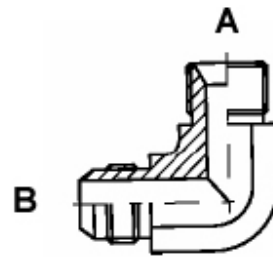

**Knie 90° - Buitendraad
met 60° conus -
Buitendraad met 74°
conus**

BSP MALE – JIC MALE

Artikelcode	Draadmaat A	Draadmaat B
A04BM9007JM	1/4"	7/16"
A04BM9008JM	1/4"	1/2"
A04BM9009JM	1/4"	9/16"
A06BM9009JM	3/8"	9/16"
A06BM9012JM	3/8"	3/4"
A08BM9012JM	1/2"	3/4"
A08BM9014JM	1/2"	7/8"
A10BM9014JM	5/8"	7/8"
A12BM9014JM	3/4"	7/8"
A12BM9017JM	3/4"	1.1/16"
A16BM9017JM	1"	1.1/16"
A16BM9021JM	1"	1.5/16"
A20BM9026JM	1.1/4"	1.5/8"
A24BM9030JM	1.1/2"	1.7/8"