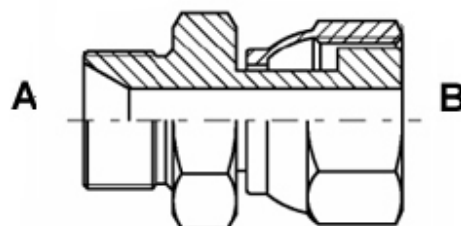

**Buitendraad met 60°
conus – Binnendraad
vlakdichtend**
BSP MALE – ORFS FEMALE

Artikelcode	Draadmaat A	Draadmaat B
A04BM09ORF	1/4"	9/16"
A04BM11ORF	1/4"	11/16"
A06BM11ORF	3/8"	11/16"
A06BM13ORF	3/8"	13/16"
A08BM11ORF	1/2"	11/16"
A08BM13ORF	1/2"	13/16"
A08BM16ORF	1/2"	1"
A10BM16ORF	5/8"	1"
A12BM16ORF	3/4"	1"
A12BM19ORF	3/4"	1.3/16"
A16BM19ORF	1"	1.3/16"
A16BM23ORF	1"	1.7/16"
A20BM23ORF	1.1/4"	1.7/16"
A20BM27ORF	1.1/4"	1.11/16"
A24BM32ORF	1.1/2"	2"