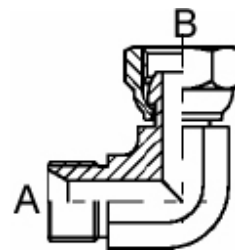

**Knie 90°
met 60° conus
BSP MALE – BSP FEMALE**

Artikelcode	Draadmaat A	Draadmaat B
A02BM9002BF	1/8"	1/8"
A04BM9004BF	1/4"	1/4"
A06BM9004BF	3/8"	1/4"
A06BM9006BF	3/8"	3/8"
A06BM9008BF	3/8"	1/2"
A08BM9006BF	1/2"	3/8"
A08BM9008BF	1/2"	1/2"
A10BM9010BF	5/8"	5/8"
A12BM9012BF	3/4"	3/4"
A12BM9016BF	3/4"	1"
A16BM9016BF	1"	1"
A20BM9020BF	1.1/4"	1.1/4"
A24BM9024BF	1.1/2"	1.1/2"
A32BM9032BF	2"	2"