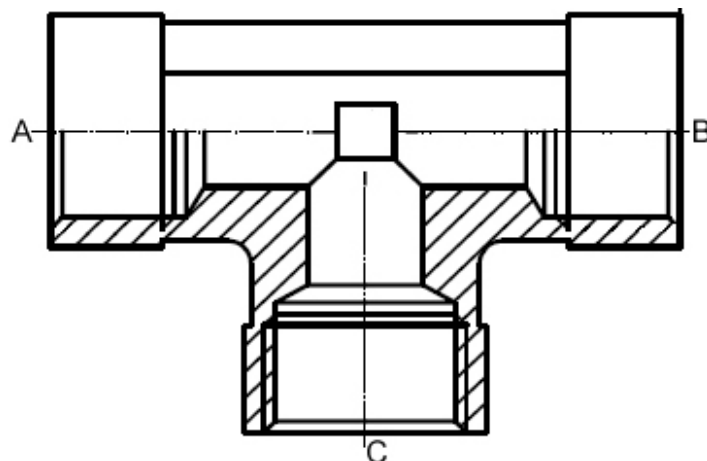

T-stuk met vaste binnendraad

BSP FEMALE

Artikelcode	Draadmaat A	Draadmaat B	Draadmaat C
A02BFFBFFBFF	1/8"	1/8"	1/8"
A04BFFBFFBFF	1/4"	1/4"	1/4"
A06BFFBFFBFF	3/8"	3/8"	3/8"
A08BFFBFFBFF	1/2"	1/2"	1/2"
A12BFFBFFBFF	3/4"	3/4"	3/4"
A16BFFBFFBFF	1"	1"	1"
A20BFFBFFBFF	1.1/4"	1.1/4"	1.1/4"
A24BFFBFFBFF	1.1/2"	1.1/2"	1.1/2"
A32BFFBFFBFF	2"	2"	2"