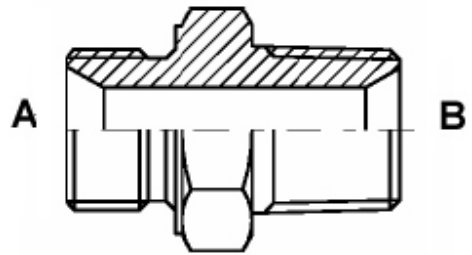

**Buitendraad met 60°
conus – Conische
buitendraad met 60°
conus
BSP MALE – NPT MALE**

Artikelcode	Draadmaat A	Draadmaat B
A02BM02NM	1/8"	1/8"
A02BM04NM	1/8"	1/4"
A04BM02NM	1/4"	1/8"
A04BM04NM	1/4"	1/4"
A04BM06NM	1/4"	3/8"
A04BM08NM	1/4"	1/2"
A06BM04NM	3/8"	1/4"
A06BM06NM	3/8"	3/8"
A06BM08NM	3/8"	1/2"
A06BM12NM	3/8"	3/4"
A08BM04NM	1/2"	1/4"
A08BM06NM	1/2"	3/8"
A08BM08NM	1/2"	1/2"
A08BM12NM	1/2"	3/4"
A08BM16NM	1/2"	1"
A10BM08NM	5/8"	1/2"
A10BM12NM	5/8"	3/4"
A12BM06NM	3/4"	3/8"
A12BM08NM	3/4"	1/2"
A12BM12NM	3/4"	3/4"
A12BM16NM	3/4"	1"
A16BM08NM	1"	1/2"
A16BM12NM	1"	3/4"
A16BM16NM	1"	1"
A16BM20NM	1"	1.1/4"
A20BM16NM	1.1/4"	1"
A20BM20NM	1.1/4"	1.1/4"
A20BM24NM	1.1/4"	1.1/2"
A24BM20NM	1.1/2"	1.1/4"
A24BM24NM	1.1/2"	1.1/2"
A24BM32NM	1.1/2"	2"
A32BM24NM	2"	1.1/2"
A32BM32NM	2"	2"