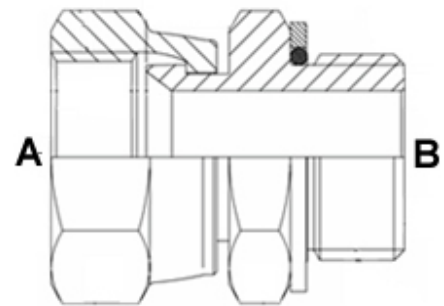

**Wartel met 74° conus
- Buitendraad met
o-ring
JIC FEMALE – BSP MALE**

Artikelcode	Draadmaat A	Draadmaat B
A07JF02BMO	7/16"	1/8"
A07JF04BMO	7/16"	1/4"
A08JF04BMO	1/2"	1/4"
A09JF04BMO	9/16"	1/4"
A09JF06BMO	9/16"	3/8"
A12JF04BMO	3/4"	1/4"
A12JF06BMO	3/4"	3/8"
A12JF08BMO	3/4"	1/2"
A14JF06BMO	7/8"	3/8"
A14JF08BMO	7/8"	1/2"
A14JF10BMO	7/8"	5/8"
A17JF08BMO	1.1/16"	1/2"
A17JF12BMO	1.1/16"	3/4"
A17JF16BMO	1.1/16"	1"
A21JF12BMO	1.5/16"	3/4"
A21JF16BMO	1.5/16"	1"
A26JF20BMO	1.5/8"	1.1/4"
A30JF24BMO	1.7/8"	1.1/2"