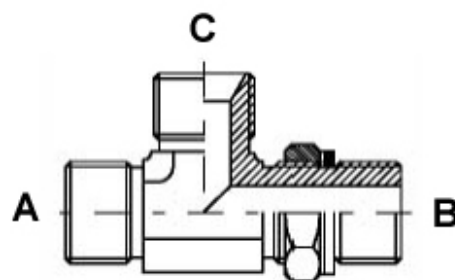

**Instelbaar T-stuk
buitendraad
60° conus - vlak met
o-ring - 60° conus
BSP MALE**

Artikelcode	Draadmaat A	Draadmaat B	Draadmaat C
A04BM04BMO04BM	1/4"	1/4"	1/4"
A06BM04BMO06BM	3/8"	1/4"	3/8"
A06BM06BMO06BM	3/8"	3/8"	3/8"
A08BM06BMO08BM	1/2"	3/8"	1/2"
A08BM08BMO08BM	1/2"	1/2"	1/2"
A12BM08BMO12BM	3/4"	1/2"	3/4"
A12BM12BMO12BM	3/4"	3/4"	3/4"
A16BM12BMO16BM	1"	3/4"	1"
A16BM16BMO16BM	1"	1"	1"
A20BM20BMO20BM	1.1/4"	1.1/4"	1.1/4"