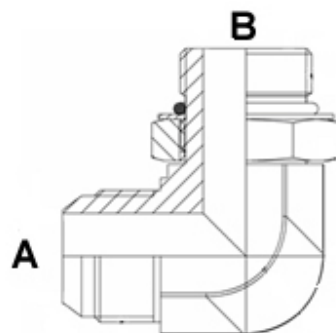

Instelbare knie 90° - Buitendraad met 74° conus – Buitendraad met o-ring

JIC MALE – SAE MALE

Artikelcode	Draadmaat A	Draadmaat B
A07JM9007SMO	7/16"	7/16"
A07JM9008SMO	7/16"	1/2"
A07JM9009SMO	7/16"	9/16"
A08JM9007SMO	1/2"	7/16"
A08JM9008SMO	1/2"	1/2"
A08JM9009SMO	1/2"	9/16"
A09JM9007SMO	9/16"	7/16"
A09JM9008SMO	9/16"	1/2"
A09JM9009SMO	9/16"	9/16"
A09JM9012SMO	9/16"	3/4"
A09JM9007SMO	9/16"	7/16"
A12JM9009SMO	3/4"	9/16"
A12JM9012SMO	3/4"	3/4"
A12JM9014SMO	3/4"	7/8"
A12JM9017SMO	3/4"	1.1/16"
A14JM9012SMO	7/8"	3/4"
A14JM9014SMO	7/8"	7/8"
A14JM9017SMO	7/8"	1.1/16"
A17JM9012SMO	1.1/16"	3/4"
A17JM9014SMO	1.1/16"	7/8"
A17JM9017SMO	1.1/16"	1.1/16"
A17JM9021SMO	1.1/16"	1.5/16"
A21JM9017SMO	1.5/16"	1.1/16"
A21JM9021SMO	1.5/16"	1.5/16"
A21JM9026SMO	1.5/16"	1.5/8"
A26JM9021SMO	1.5/8"	1.5/16"
A26JM9026SMO	1.5/8"	1.5/8"
A30JM9026SMO	1.7/8"	1.5/8"
A30JM9030SMO	1.7/8"	1.7/8"