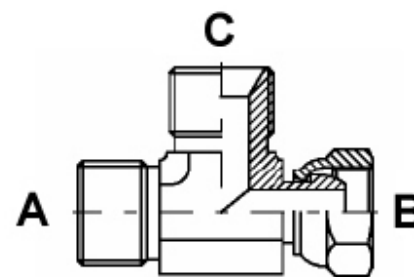

# T-stuk met vaste binnendraad

BSP FEMALE

Artikelcode	Draadmaat A	Draadmaat B	Draadmaat C
A02BFFBFFBFF	1/8"	1/8"	1/8"
A04BFFBFFBFF	1/4"	1/4"	1/4"
A06BFFBFFBFF	3/8"	3/8"	3/8"
A08BFFBFFBFF	1/2"	1/2"	1/2"
A12BFFBFFBFF	3/4"	3/4"	3/4"
A16BFFBFFBFF	1"	1"	1"
A20BFFBFFBFF	1.1/4"	1.1/4"	1.1/4"
A24BFFBFFBFF	1.1/2"	1.1/2"	1.1/2"
A32BFFBFFBFF	2"	2"	2"

# Kruisstuk met vaste binnendraad

BSP FEMALE

Artikelcode	Draadmaat A	Draadmaat B	Draadmaat C	Draadmaat D
A02BFFKRUIS	1/8"	1/8"	1/8"	1/8"
A04BFFKRUIS	1/4"	1/4"	1/4"	1/4"
A06BFFKRUIS	3/8"	3/8"	3/8"	3/8"
A08BFFKRUIS	1/2"	1/2"	1/2"	1/2"
A12BFFKRUIS	3/4"	3/4"	3/4"	3/4"
A16BFFKRUIS	1"	1"	1"	1"

# Instelb. L-koppeling 60° conus

BSP MALE – BSP FEMALE – BSP  
MALE

Artikelcode	Draadmaat A	Draadmaat B	Draadmaat C
A02BM02BF02BM	1/8"	1/8"	1/8"
A04BM04BF04BM	1/4"	1/4"	1/4"
A06BM06BF06BM	3/8"	3/8"	3/8"
A08BM06BF08BM	1/2"	3/8"	1/2"
A08BM08BF08BM	1/2"	1/2"	1/2"
A10BM10BF10BM	5/8"	5/8"	5/8"
A12BM04BF12BM	3/4"	1/4"	3/4"
A12BM06BF12BM	3/4"	3/8"	3/4"
A12BM08BF12BM	3/4"	1/2"	3/4"
A12BM12BF12BM	3/4"	3/4"	3/4"
A16BM16BF16BM	1"	1"	1"
A20BM20BF20BM	1.1/4"	1.1/4"	1.1/4"
A24BM24BF24BM	1.1/2"	1.1/2"	1.1/2"
A32BM32BF32BM	2"	2"	2"