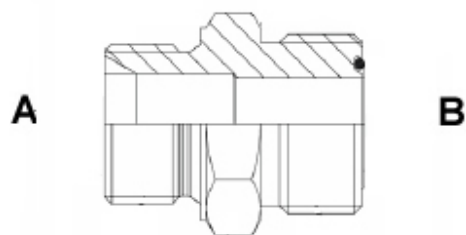

**Buitendraad met 60°
conus – Buitendraad
vlakdichtend**
BSP MALE – ORFS MALE

Artikelcode	Draadmaat A	Draadmaat B
A02BM09ORM	1/8"	9/16"
A02BM11ORM	1/8"	11/16"
A04BM09ORM	1/4"	9/16"
A04BM11ORM	1/4"	11/16"
A04BM13ORM	1/4"	13/16"
A06BM09ORM	3/8"	9/16"
A06BM11ORM	3/8"	11/16"
A06BM13ORM	3/8"	13/16"
A06BM16ORM	3/8"	1"
A08BM11ORM	1/2"	11/16"
A08BM13ORM	1/2"	13/16"
A08BM16ORM	1/2"	1"
A08BM19ORM	1/2"	1.3/16"
A12BM13ORM	3/4"	13/16"
A12BM16ORM	3/4"	1"
A12BM19ORM	3/4"	1.3/16"
A12BM23ORM	3/4"	1.7/16"
A16BM19ORM	1"	1.3/16"
A16BM23ORM	1"	1.7/16"
A20BM23ORM	1.1/4"	1.7/16"
A20BM27ORM	1.1/4"	1.11/16"
A24BM32ORM	1.1/2"	2"