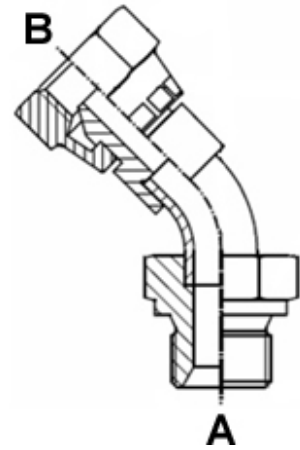

Lange knie 45° met 60° conus BSP MALE – BSP FEMALE

Artikelcode	Draadmaat A	Draadmaat B
A04BM45L04BF	1/4"	1/4"
A06BM45L06BF	3/8"	3/8"
A08BM45L08BF	1/2"	1/2"
A10BM45L10BF	5/8"	5/8"
A12BM45L12BF	3/4"	3/4"
A16BM45L16BF	1"	1"