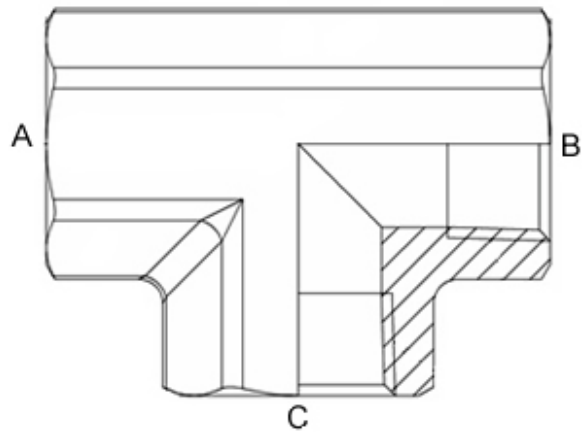

T-stuk met vaste binnendraad

NPT FEMALE

Artikelcode	Draadmaat A	Draadmaat B	Draadmaat C
A02NFFNFFNFF	1/8"	1/8"	1/8"
A04NFFNFFNFF	1/4"	1/4"	1/4"
A06NFFNFFNFF	3/8"	3/8"	3/8"
A08NFFNFFNFF	1/2"	1/2"	1/2"
A12NFFNFFNFF	3/4"	3/4"	3/4"
A16NFFNFFNFF	1"	1"	1"
A20NFFNFFNFF	1.1/4"	1.1/4"	1.1/4"
A24NFFNFFNFF	1.1/2"	1.1/2"	1.1/2"