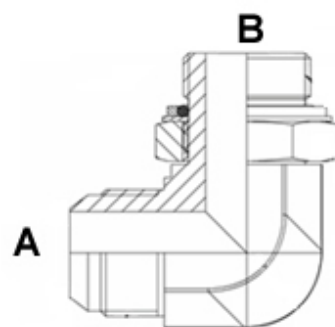

Instelbare knie 90° - Buitendraad met 74° conus – Buitendraad met o-ring

JIC MALE – BSP MALE

Artikelcode	Draadmaat A	Draadmaat B
A07JM9002BMO	7/16"	1/8"
A07JM9004BMO	7/16"	1/4"
A07JM9006BMO	7/16"	3/8"
A08JM9002BMO	1/2"	1/8"
A08JM9004BMO	1/2"	1/4"
A08JM9006BMO	1/2"	3/8"
A09JM9004BMO	9/16"	1/4"
A09JM9006BMO	9/16"	3/8"
A09JM9008BMO	9/16"	1/2"
A12JM9004BMO	3/4"	1/4"
A12JM9006BMO	3/4"	3/8"
A12JM9008BMO	3/4"	1/2"
A12JM9012BMO	3/4"	3/4"
A14JM9006BMO	7/8"	3/8"
A14JM9008BMO	7/8"	1/2"
A14JM9010BMO	7/8"	5/8"
A14JM9012BMO	7/8"	3/4"
A17JM9008BMO	1.1/16"	1/2"
A17JM9012BMO	1.1/16"	3/4"
A17JM9016BMO	1.1/16"	1"
A21JM9012BMO	1.5/16"	3/4"
A21JM9016BMO	1.5/16"	1"
A21JM9020BMO	1.5/16"	1.1/4"
A26JM9016BMO	1.5/8"	1"
A26JM9020BMO	1.5/8"	1.1/4"
A30JM9020BMO	1.7/8"	1.1/4"
A30JM9024BMO	1.7/8"	1.1/2"