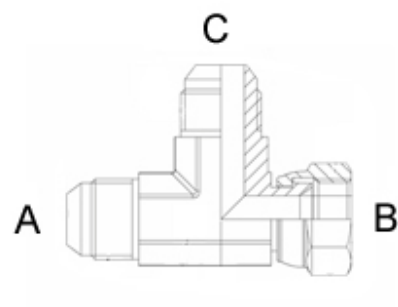

Instelb. L-koppeling 74° conus

JIC MALE – JIC FEMALE – JIC MALE

Artikelcode	Draadmaat A	Draadmaat B	Draadmaat C
A07JM07JF07JM	7/16"	7/16"	7/16"
A08JM08JF08JM	1/2"	1/2"	1/2"
A09JM09JF09JM	9/16"	9/16"	9/16"
A12JM12JF12JM	3/4"	3/4"	3/4"
A14JM14JF14JM	7/8"	7/8"	7/8"
A17JM17JF17JM	1.1/16"	1.1/16"	1.1/16"
A21JM21JF21JM	1.5/16"	1.5/16"	1.5/16"
A26JM26JF26JM	1.5/8"	1.5/8"	1.5/8"
A30JM30JF30JM	1.7/8"	1.7/8"	1.7/8"