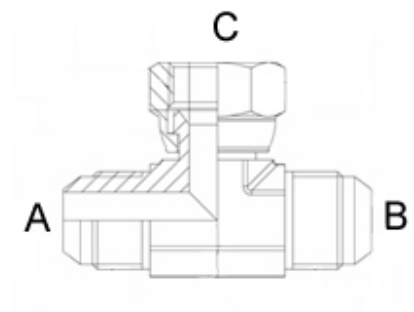

Instelb. T-koppeling 74° conus

JIC MALE – JIC MALE – JIC FEMALE

Artikelcode	Draadmaat A	Draadmaat B	Draadmaat C
A07JM07JM07JF	7/16"	7/16"	7/16"
A08JM08JM08JF	1/2"	1/2"	1/2"
A09JM09JM09JF	9/16"	9/16"	9/16"
A12JM12JM12JF	3/4"	3/4"	3/4"
A14JM14JM14JF	7/8"	7/8"	7/8"
A17JM17JM17JF	1.1/16"	1.1/16"	1.1/16"
A21JM21JM21JF	1.5/16"	1.5/16"	1.5/16"
A26JM26JM26JF	1.5/8"	1.5/8"	1.5/8"
A30JM30JM30JF	1.7/8"	1.7/8"	1.7/8"