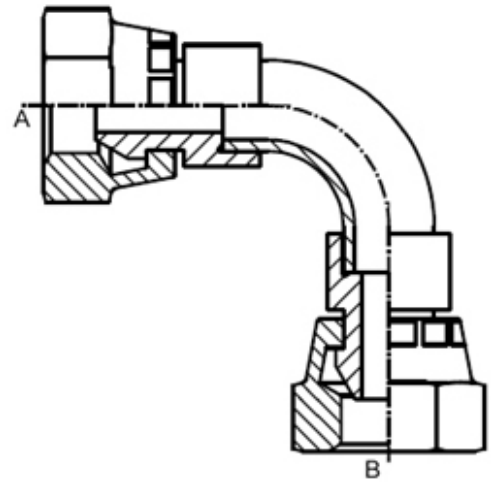

Bocht 90°
Wartel met 60° conus
BSP FEMALE

Artikelcode	Draadmaat A	Draadmaat B
A04BF90L04BF	1/4"	1/4"
A06BF90L06BF	3/8"	3/8"
A08BF90L08BF	1/2"	1/2"
A10BF90L10BF	5/8"	5/8"
A12BF90L12BF	3/4"	3/4"
A16BF90L16BF	1"	1"