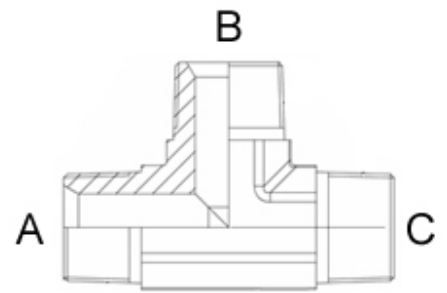

T-stuk conisch buitendraad NPT MALE

Artikelcode	Draadmaat A	Draadmaat B	Draadmaat C
A02NM02NM02NM	1/8"	1/8"	1/8"
A04NM04NM04NM	1/4"	1/4"	1/4"
A06NM06NM06NM	3/8"	3/8"	3/8"
A08NM08NM08NM	1/2"	1/2"	1/2"
A12NM12NM12NM	3/4"	3/4"	3/4"
A16NM16NM16NM	1"	1"	1"
A20NM20NM20NM	1.1/4"	1.1/4"	1.1/4"