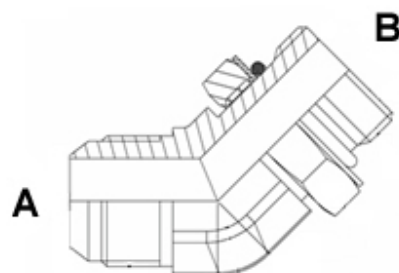

Instelbare knie 45° - Buitendraad met 74° conus – Buitendraad met o-ring

JIC MALE – SAE MALE

Artikelcode	Draadmaat A	Draadmaat B
A07JM4507SMO	7/16"	7/16"
A08JM4508SMO	1/2"	1/2"
A09JM4509SMO	9/16"	9/16"
A09JM4512SMO	9/16"	3/4"
A12JM4509SMO	3/4"	9/16"
A12JM4512SMO	3/4"	3/4"
A12JM4514SMO	3/4"	7/8"
A14JM4512SMO	7/8"	3/4"
A14JM4514SMO	7/8"	7/8"
A14JM4517SMO	7/8"	1.1/16"
A17JM4514SMO	1.1/16"	7/8"
A17JM4517SMO	1.1/16"	1.1/16"
A17JM4521SMO	1.1/16"	1.5/16"
A21JM4517SMO	1.5/16"	1.1/16"
A21JM4521SMO	1.5/16"	1.5/16"
A21JM4526SMO	1.5/16"	1.5/8"
A26JM4526SMO	1.5/8"	1.5/8"
A30JM4530SMO	1.7/8"	1.7/8"
A40JM4540SMO	2.1/2"	2.1/2"