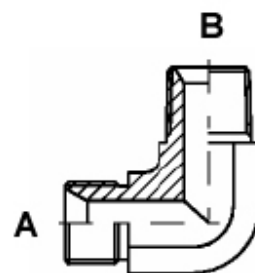

**Knie 90°
Buitendraad met 60°
conus – Conische
buitendraad met 60°
conus**

BSP MALE – NPT MALE

Artikelcode	Draadmaat A	Draadmaat B
A02BM9002NM	1/8"	1/8"
A04BM9002NM	1/4"	1/8"
A04BM9004NM	1/4"	1/4"
A06BM9004NM	3/8"	1/4"
A06BM9006NM	3/8"	3/8"
A06BM9008NM	3/8"	1/2"
A08BM9006NM	1/2"	3/8"
A08BM9008NM	1/2"	1/2"
A12BM9008NM	3/4"	1/2"
A12BM9012NM	3/4"	3/4"
A16BM9016NM	1"	1"