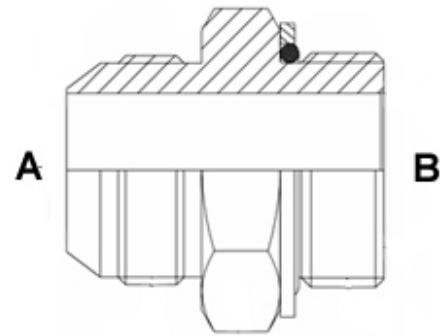

Buitendraad met 74° conus - Buitendraad met o-ring

JIC MALE – BSP MALE

Artikelcode	Draadmaat A	Draadmaat B
A07JM02BMO	7/16"	1/8"
A07JM04BMO	7/16"	1/4"
A07JM06BMO	7/16"	3/8"
A07JM08BMO	7/16"	1/2"
A08JM04BMO	1/2"	1/4"
A08JM06BMO	1/2"	3/8"
A09JM04BMO	9/16"	1/4"
A09JM06BMO	9/16"	3/8"
A09JM08BMO	9/16"	1/2"
A09JM10BMO	9/16"	5/8"
A12JM04BMO	3/4"	1/4"
A12JM06BMO	3/4"	3/8"
A12JM08BMO	3/4"	1/2"
A12JM10BMO	3/4"	5/8"
A12JM12BMO	3/4"	3/4"
A14JM06BMO	7/8"	3/8"
A14JM08BMO	7/8"	1/2"
A14JM12BMO	7/8"	3/4"
A17JM06BMO	1.1/16"	3/8"
A17JM08BMO	1.1/16"	1/2"
A17JM12BMO	1.1/16"	3/4"
A17JM16BMO	1.1/16"	1"
A21JM12BMO	1.5/16"	3/4"
A21JM16BMO	1.5/16"	1"
A21JM20BMO	1.5/16"	1.1/4"
A21JM24BMO	1.5/16"	1.1/2"
A26JM16BMO	1.5/8"	1"
A26JM20BMO	1.5/8"	1.1/4"
A26JM24BMO	1.5/8"	1.1/2"
A30JM16BMO	1.7/8"	1"
A30JM20BMO	1.7/8"	1.1/4"
A30JM24BMO	1.7/8"	1.1/2"