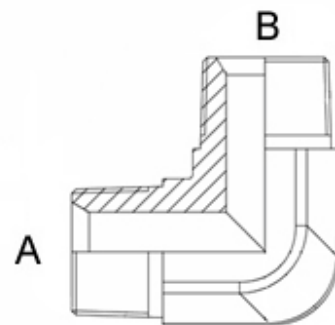

Knie 90°

NPT MALE – NPT MALE

Artikelcode	Draadmaat A	Draadmaat B
A02NM9002NM	1/8"	1/8"
A04NM9004NM	1/4"	1/4"
A04NM9006NM	1/4"	3/8"
A06NM9006NM	3/8"	3/8"
A08NM9008NM	1/2"	1/2"
A12NM9012NM	3/4"	3/4"
A16NM9016NM	1"	1"
A20NM9020NM	1.1/4"	1.1/4"
A24NM9024NM	1.1/2"	1.1/2"
A32NM9032NM	2"	2"