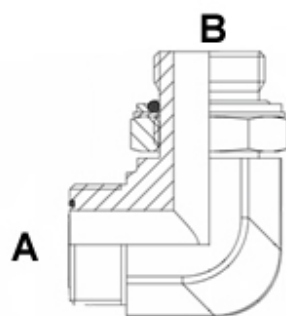

**Instelbare knie 90° -
Buitendraad
vlakdichtend –
Buitendraad met o-ring
ORFS MALE – BSP MALE**

Artikelcode	Draadmaat A	Draadmaat B
A09ORM9002BMO	9/16"	1/8"
A09ORM9004BMO	9/16"	1/4"
A09ORM9006BMO	9/16"	3/8"
A11ORM9004BMO	11/16"	1/4"
A11ORM9006BMO	11/16"	3/8"
A11ORM9008BMO	11/16"	1/2"
A13ORM9004BMO	13/16"	1/4"
A13ORM9006BMO	13/16"	3/8"
A13ORM9008BMO	13/16"	1/2"
A16ORM9006BMO	1"	3/8"
A16ORM9008BMO	1"	1/2"
A16ORM9012BMO	1"	3/4"
A19ORM9008BMO	1.3/16"	1/2"
A19ORM9012BMO	1.3/16"	3/4"
A19ORM9016BMO	1.3/16"	1"
A23ORM9012BMO	1.7/16"	3/4"
A23ORM9016BMO	1.7/16"	1"
A23ORM9020BMO	1.7/16"	1.1/4"
A27ORM9016BMO	1.11/16"	1"
A27ORM9020BMO	1.11/16"	1.1/4"
A27ORM9024BMO	1.11/16"	1.1/2"
A32ORM9024BMO	2"	1.1/2"