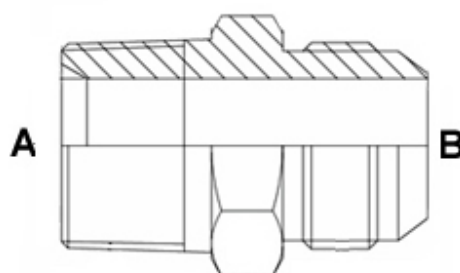

Buitendraad conisch - Buitendraad met 74° conus NPT MALE – JIC MALE

Artikelcode	Draadmaat A	Draadmaat B
A02NM06JM	1/8"	3/8"
A02NM07JM	1/8"	7/16"
A02NM08JM	1/8"	1/2"
A02NM09JM	1/8"	9/16"
A04NM07JM	1/4"	7/16"
A04NM08JM	1/4"	1/2"
A04NM09JM	1/4"	9/16"
A04NM12JM	1/4"	3/4"
A06NM07JM	3/8"	7/16"
A06NM08JM	3/8"	1/2"
A06NM09JM	3/8"	9/16"
A06NM12JM	3/8"	3/4"
A06NM14JM	3/8"	7/8"
A08NM07JM	1/2"	7/16"
A08NM08JM	1/2"	1/2"
A08NM09JM	1/2"	9/16"
A08NM12JM	1/2"	3/4"
A08NM14JM	1/2"	7/8"
A08NM17JM	1/2"	1.1/16"
A12NM09JM	3/4"	9/16"
A12NM12JM	3/4"	3/4"
A12NM14JM	3/4"	7/8"
A12NM17JM	3/4"	1.1/16"
A12NM19JM	3/4"	1.3/16"
A12NM21JM	3/4"	1.5/16"
A16NM17JM	1"	1.1/16"
A16NM21JM	1"	1.5/16"
A16NM26JM	1"	1.5/8"
A16NM30JM	1"	1.7/8"
A20NM21JM	1.1/4"	1.5/16"
A20NM26JM	1.1/4"	1.5/8"
A20NM30JM	1.1/4"	1.7/8"
A24NM26JM	1.1/2"	1.5/8"
A24NM30JM	1.1/2"	1.7/8"
A24NM40JM	1.1/2"	2.1/2"
A32NM30JM	2"	1.7/8"
A32NM40JM	2"	2.1/2"