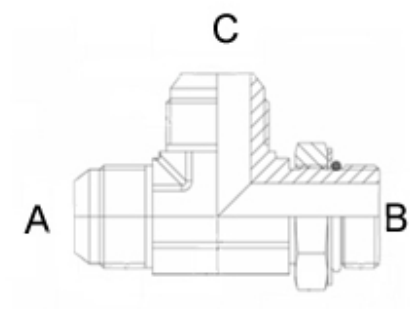

Instelb. L-koppeling 74°

conus

JIC MALE – SAE INSTELB. – JIC MALE

Artikelcode	Draadmaat A	Draadmaat B	Draadmaat C
A07JM07SMO07JM	7/16"	7/16"	7/16"
A08JM08SMO08JM	1/2"	1/2"	1/2"
A09JM09SMO09JM	9/16"	9/16"	9/16"
A12JM12SMO12JM	3/4"	3/4"	3/4"
A14JM14SMO14JM	7/8"	7/8"	7/8"
A17JM17SMO17JM	1.1/16"	1.1/16"	1.1/16"
A21JM21SMO21JM	1.5/16"	1.5/16"	1.5/16"
A26JM26SMO26JM	1.5/8"	1.5/8"	1.5/8"
A30JM30SMO30JM	1.7/8"	1.7/8"	1.7/8"