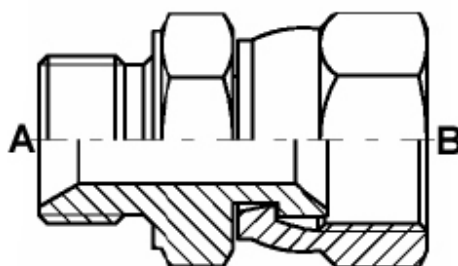

**Buitendraad met 60°
conus - Wartel met
74° conus**
BSP MALE – JIC FEMALE

Artikelcode	Draadmaat A	Draadmaat B
A02BM07JF	1/8"	7/16"
A04BM08JF	1/4"	1/2"
A04BM07JF	1/4"	7/16"
A04BM09JF	1/4"	9/16"
A04BM12JF	1/4"	3/4"
A06BM09JF	3/8"	9/16"
A06BM12JF	3/8"	3/4"
A06BM14JF	3/8"	7/8"
A08BM09JF	1/2"	9/16"
A08BM12JF	1/2"	3/4"
A08BM14JF	1/2"	7/8"
A12BM12JF	3/4"	3/4"
A12BM14JF	3/4"	7/8"
A12BM17JF	3/4"	1.1/16"
A16BM21JF	1"	1.5/16"
A20BM26JF	1.1/4"	1.5/8"
A24BM30JF	1.1/2"	1.7/8"
A32BM40JF	2"	2.1/2"