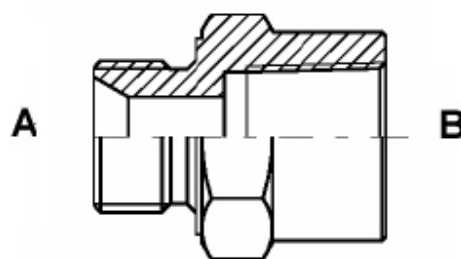

**Buitendraad met 60°
conus – Conische
binnendraad**
BSP MALE – NPT FEMALE

Artikelcode	Draadmaat A	Draadmaat B
A02BM02NFF	1/8"	1/8"
A02BM04NFF	1/8"	1/4"
A04BM04NFF	1/4"	1/4"
A04BM06NFF	1/4"	3/8"
A06BM04NFF	3/8"	1/4"
A06BM06NFF	3/8"	3/8"
A08BM04NFF	1/2"	1/4"
A08BM08NFF	1/2"	1/2"
A12BM12NFF	3/4"	3/4"
A16BM16NFF	1"	1"
A20BM20NFF	1.1/4"	1.1/4"
A24BM24NFF	1.1/2"	1.1/2"