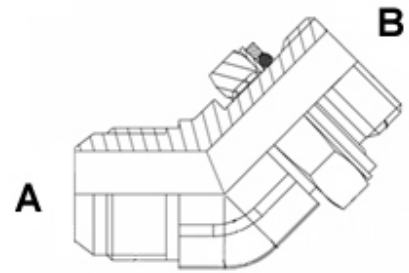

Instelbare knie 45° - Buitendraad met 74° conus – Buitendraad met o-ring

JIC MALE – BSP MALE

Artikelcode	Draadmaat A	Draadmaat B
A07JM4502BMO	7/16"	1/8"
A07JM4504BMO	7/16"	1/4"
A08JM4504BMO	1/2"	1/4"
A09JM4504BMO	9/16"	1/4"
A09JM4506BMO	9/16"	3/8"
A12JM4504BMO	3/4"	1/4"
A12JM4506BMO	3/4"	3/8"
A12JM4508BMO	3/4"	1/2"
A14JM4508BMO	7/8"	1/2"
A14JM4510BMO	7/8"	5/8"
A17JM4508BMO	1.1/16"	1/2"
A17JM4510BMO	1.1/16"	5/8"
A17JM4512BMO	1.1/16"	3/4"
A17JM4516BMO	1.1/16"	1"
A21JM4516BMO	1.5/16"	1"
A21JM4512BMO	1.5/16"	3/4"
A26JM4520BMO	1.5/8"	1.1/4"
A30JM4520BMO	1.7/8"	1.1/4"
A30JM4524BMO	1.7/8"	1.1/2"